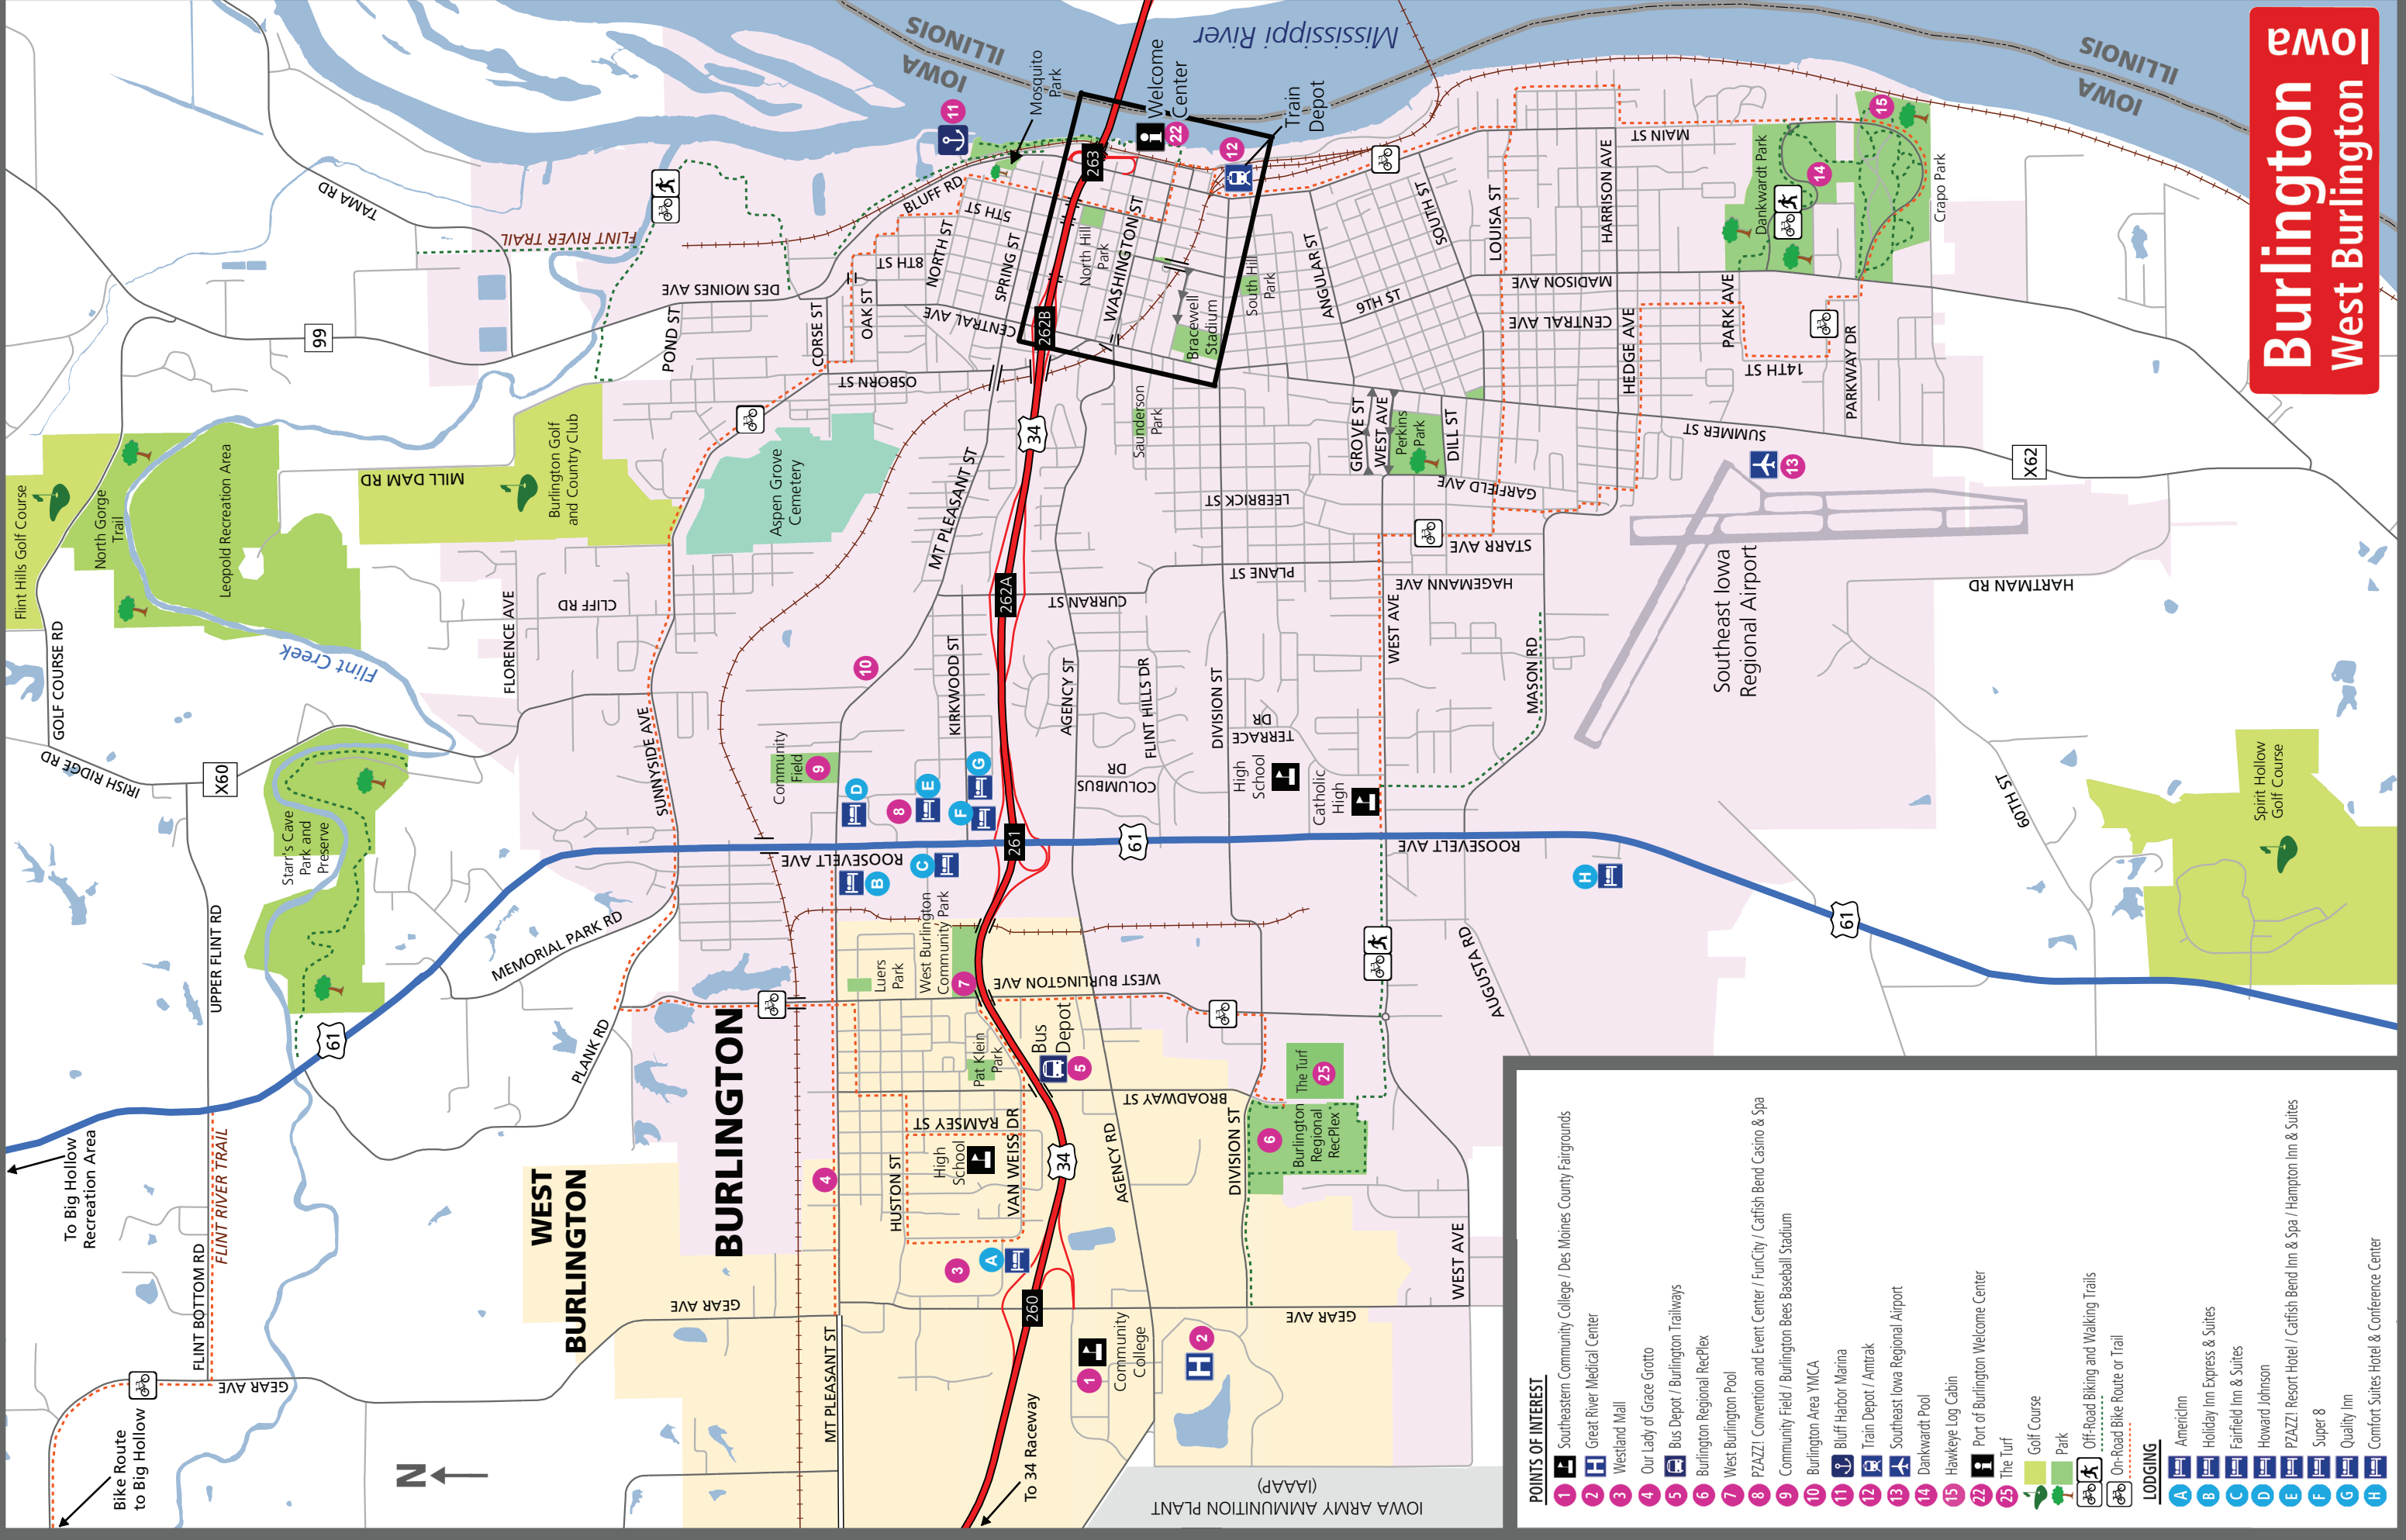

**Iowa
Burlington
West Burlington**

POINTS OF INTEREST

- 1 Southeastern Community College / Des Moines County Fairgrounds
- 2 Great River Medical Center
- 3 Westland Mall
- 4 Our Lady of Grace Grotto
- 5 Bus Depot / Burlington Trailways
- 6 Burlington Regional RecPlex
- 7 West Burlington Pool
- 8 PZAZZI Convention and Event Center / FunCity / Catfish Bend Casino & Spa
- 9 Community Field / Burlington Bees Baseball Stadium
- 10 Burlington Area YMCA
- 11 Bluff Harbor Marina
- 12 Train Depot / Amtrak
- 13 Southeast Iowa Regional Airport
- 14 Dankwardt Pool
- 15 Hawkeye Log Cabin
- 22 Port of Burlington Welcome Center
- 25 The Turf

LODGING

- A AmericInn
- B Holiday Inn Express & Suites
- C Fairfield Inn & Suites
- D Howard Johnson
- E PZAZZI Resort Hotel / Catfish Bend Inn & Spa / Hampton Inn & Suites
- F Super 8
- G Quality Inn
- H Comfort Suites Hotel & Conference Center

Other Symbols:

- Blue square: Golf Course
- Green square: Park
- Blue square with person: Off-Road Biking and Walking Trails
- Red dashed line: On-Road Bike Route or Trail

Bike Route to Big Hollow

To Big Hollow Recreation Area

IOWA ARMY AMMUNITION PLANT (IAAP)

To 34 Raceway